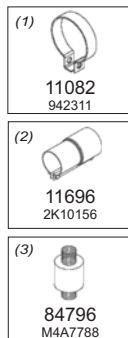

Type / Model PRO 822

Type / Model PRO 827 (FTB)

Truck makers part numbers are quoted for reference only.

Type / Model PRO 827 LTB/LDB

Type / Model PRO 935 (ZHF)

Truck makers part numbers are quoted for reference only.

Type / Model PROBUS 215 SCB

Type / Model 220-17C

Truck makers part numbers are quoted for reference only.

Type / Model BELDE 220 CB

Type / Model BELDE 260 CB (EURO-3)

Truck makers part numbers are quoted for reference only.