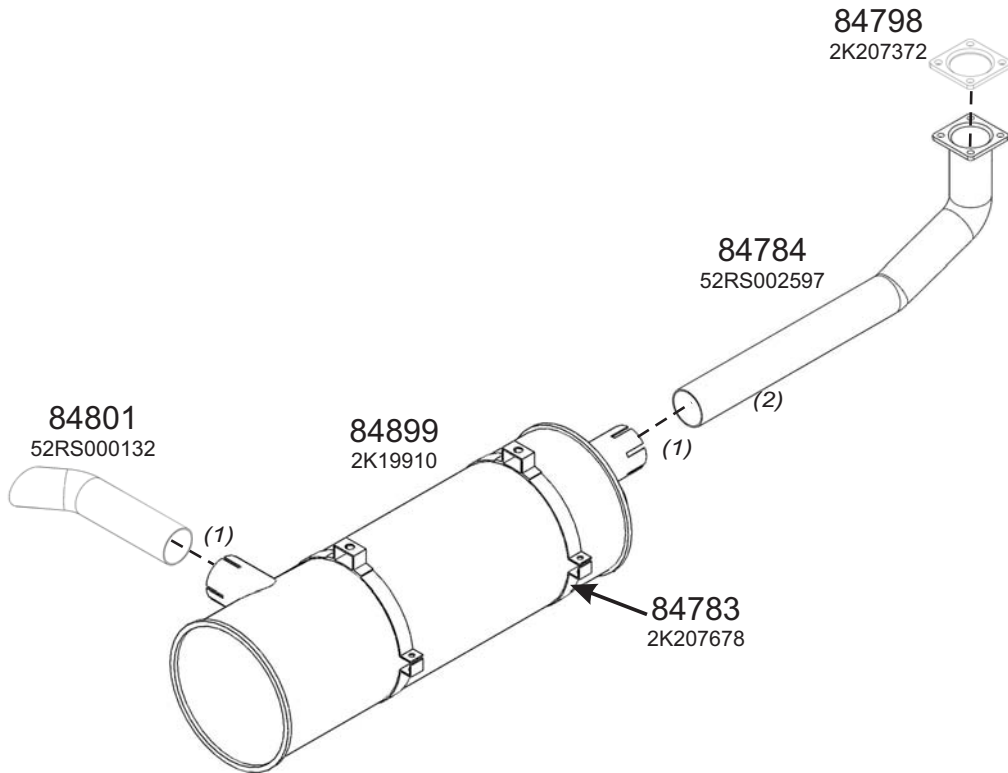

BMC

Type / Model FATİH 110-08

Type / Model FATİH 170-25

Truck makers part numbers are quoted for reference only.

Type / Model FATİH 200-26

Type / Model FATİH 220-26

Truck makers part numbers are quoted for reference only.

Type / Model FATİH 270-36/26

Type / Model FATİH 180

Truck makers part numbers are quoted for referance only.

Type / Model FATİH 280

Type / Model PRO 518

Truck makers part numbers are quoted for reference only.

Type / Model PRO 518 (CUMMINS EURO 1)

Type / Model PRO 522 (LHT/LHX)

Truck makers part numbers are quoted for reference only.

Type / Model PRO 620

Type / Model PRO 624 (YHT/LDT)

Truck makers part numbers are quoted for reference only.