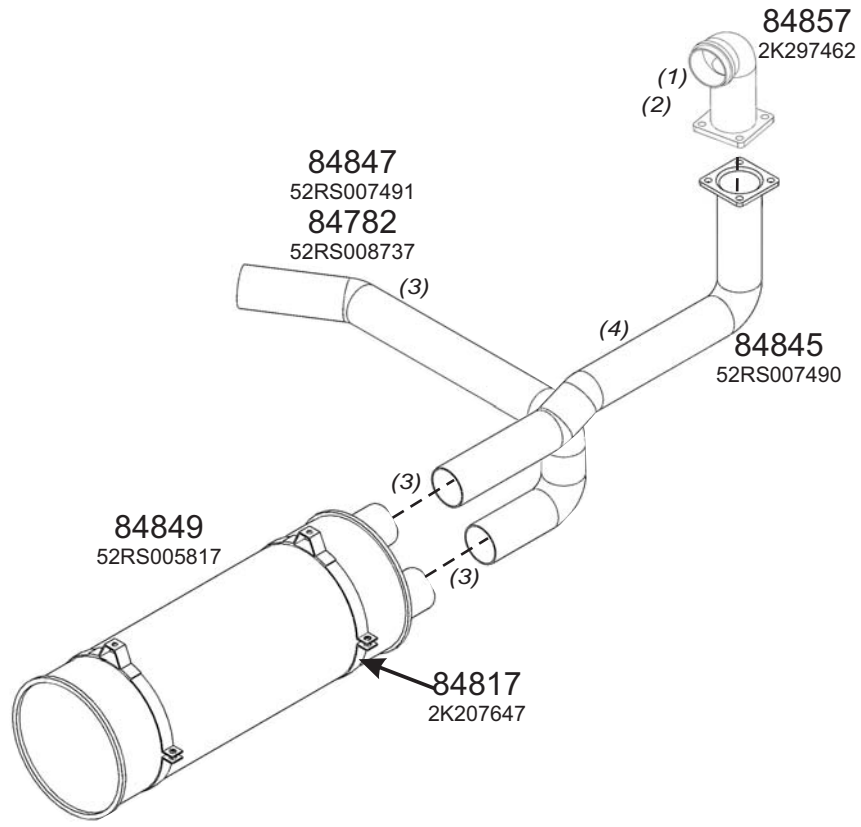

BMC

Type / Model FATİH 110-08

Type / Model FATİH 170-25

Truck makers part numbers are quoted for reference only.

Type / Model FATİH 200-26

Type / Model FATİH 220-26

Truck makers part numbers are quoted for reference only.

Type / Model FATİH 270-36/26

Type / Model FATİH 180

Truck makers part numbers are quoted for referance only.

Type / Model FATİH 280

Type / Model PRO 518

Truck makers part numbers are quoted for reference only.

Type / Model PRO 518 (CUMMINS EURO 1)

Type / Model PRO 522 (LHT/LHX)

Truck makers part numbers are quoted for reference only.

Type / Model PRO 620

Type / Model PRO 624 (YHT/LDT)

Truck makers part numbers are quoted for reference only.

Type / Model PROBUS 215 SCB

Type / Model 220-17C

Truck makers part numbers are quoted for reference only.

Type / Model BELDE 220 CB

Type / Model BELDE 260 CB (EURO-3)

Truck makers part numbers are quoted for reference only.