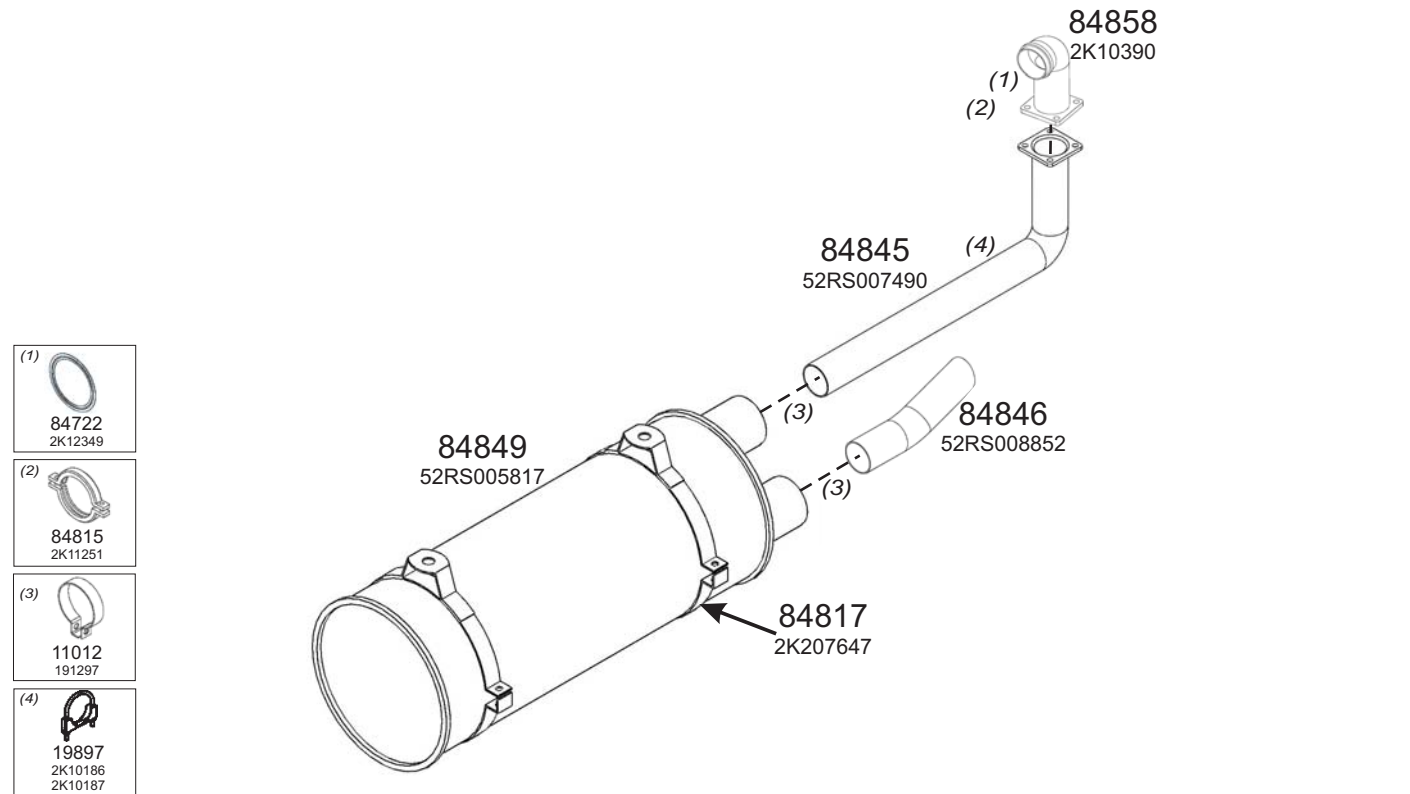

BMC

Type / Model FATİH 110-08

Type / Model FATİH 170-25

Truck makers part numbers are quoted for reference only.

Type / Model FATİH 200-26

Type / Model FATİH 220-26

Truck makers part numbers are quoted for reference only.

Type / Model FATİH 270-36/26

Type / Model FATİH 180

Truck makers part numbers are quoted for referance only.

Type / Model FATİH 280

Type / Model PRO 518

Truck makers part numbers are quoted for reference only.

Type / Model PRO 518 (CUMMINS EURO 1)

Type / Model PRO 522 (LHT/LHX)

Truck makers part numbers are quoted for reference only.

Type / Model PRO 620

Type / Model PRO 624 (YHT/LDT)

Truck makers part numbers are quoted for reference only.

Type / Model PROBUS 215 SCB

Type / Model 220-17C

Truck makers part numbers are quoted for reference only.

Type / Model BELDE 220 CB

Type / Model BELDE 260 CB (EURO-3)

Truck makers part numbers are quoted for reference only.