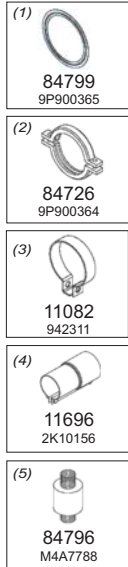

BMC

Type / Model FATİH 110-08

Type / Model FATİH 170-25

Truck makers part numbers are quoted for reference only.

Type / Model FATİH 200-26

Type / Model FATİH 220-26

Truck makers part numbers are quoted for reference only.

Type / Model FATİH 270-36/26

Type / Model FATİH 180

Truck makers part numbers are quoted for referance only.

Type / Model FATİH 280

Type / Model PRO 518

Truck makers part numbers are quoted for reference only.

Type / Model PRO 822

Type / Model PRO 827 (FTB)

Truck makers part numbers are quoted for reference only.

Type / Model PRO 827 LTB/LDB

Type / Model PRO 935 (ZHF)

Truck makers part numbers are quoted for reference only.

Type / Model PROBUS 215 SCB

Type / Model 220-17C

Truck makers part numbers are quoted for reference only.

Type / Model BELDE 220 CB

Type / Model BELDE 260 CB (EURO-3)

Truck makers part numbers are quoted for reference only.