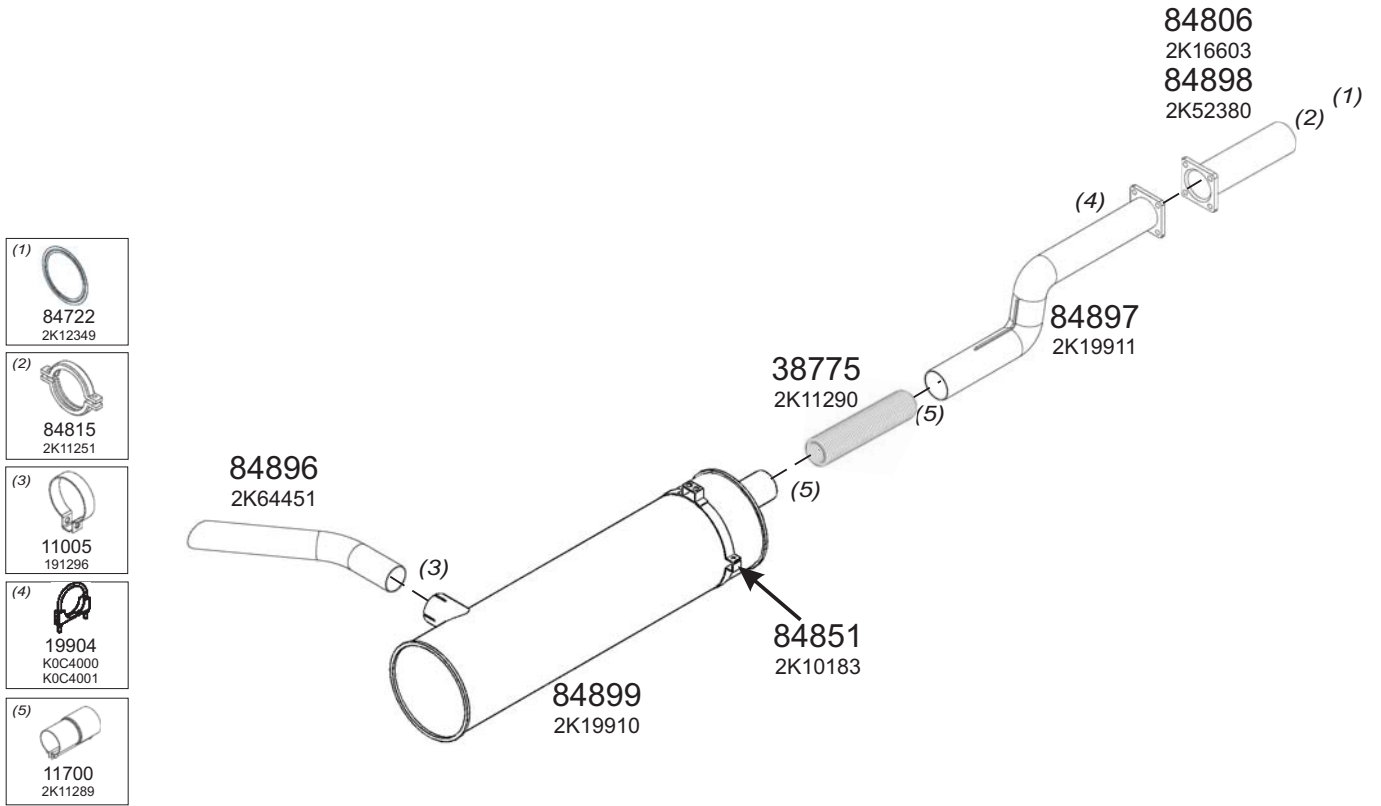

BMC

Type / Model FATİH 110-08

Type / Model FATİH 170-25

Truck makers part numbers are quoted for reference only.

Type / Model FATİH 200-26

Type / Model FATİH 220-26

Truck makers part numbers are quoted for reference only.

Type / Model FATİH 270-36/26

Type / Model FATİH 180

Truck makers part numbers are quoted for referance only.

Type / Model FATİH 280

Type / Model PRO 518

Truck makers part numbers are quoted for reference only.

Type / Model PRO 518 (CUMMINS EURO 1)

Type / Model PRO 522 (LHT/LHX)

Truck makers part numbers are quoted for reference only.

Type / Model PRO 620

Type / Model PRO 624 (YHT/LDT)

Truck makers part numbers are quoted for reference only.