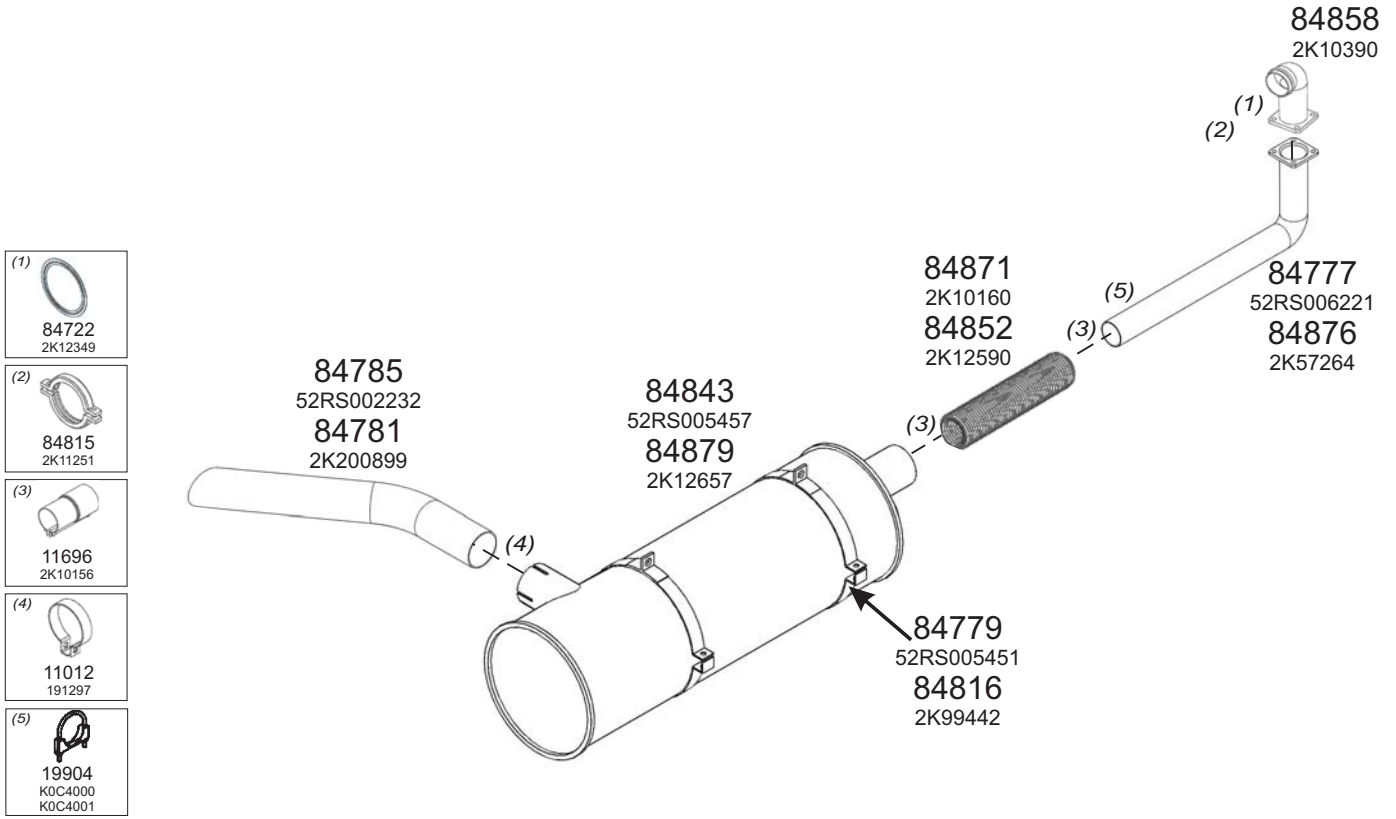

Type / Model PRO 620