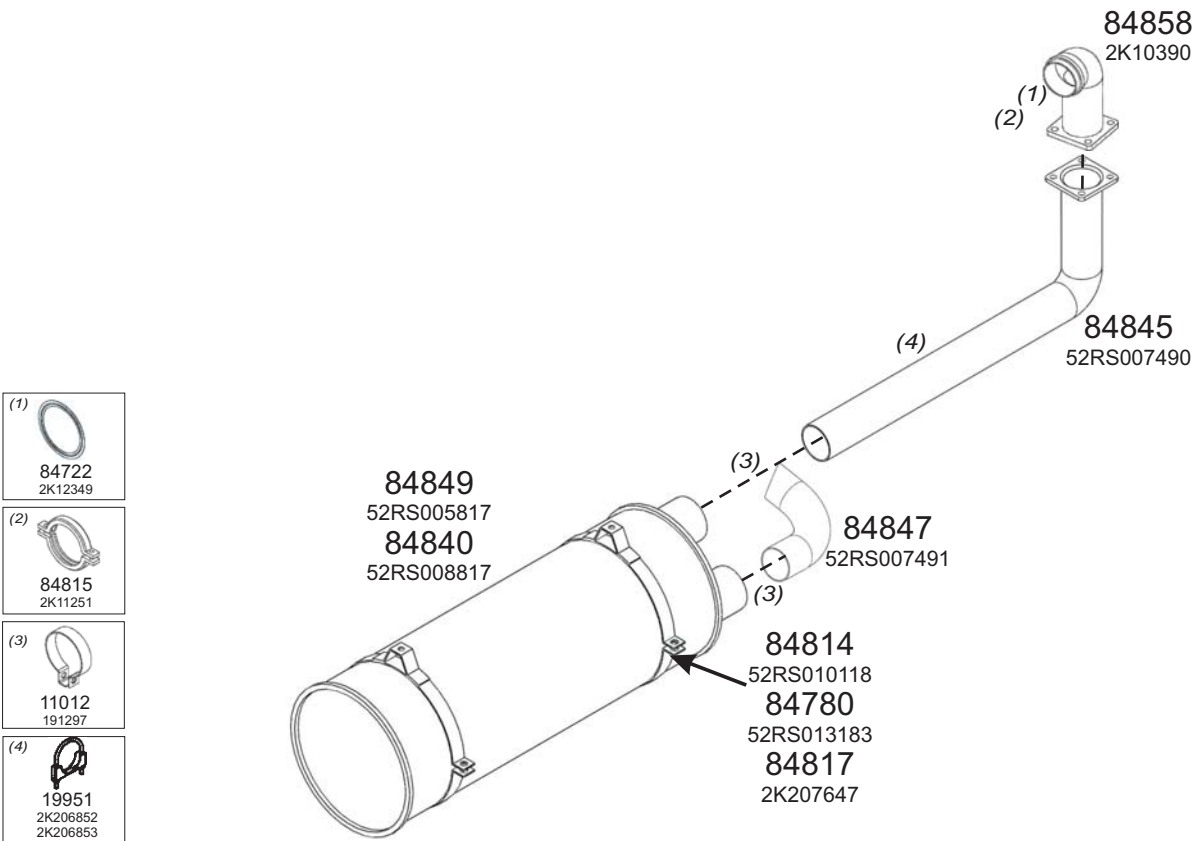

Type / Model PRO 522 (LHT/LHX)

Truck makers part numbers are quoted for reference only.