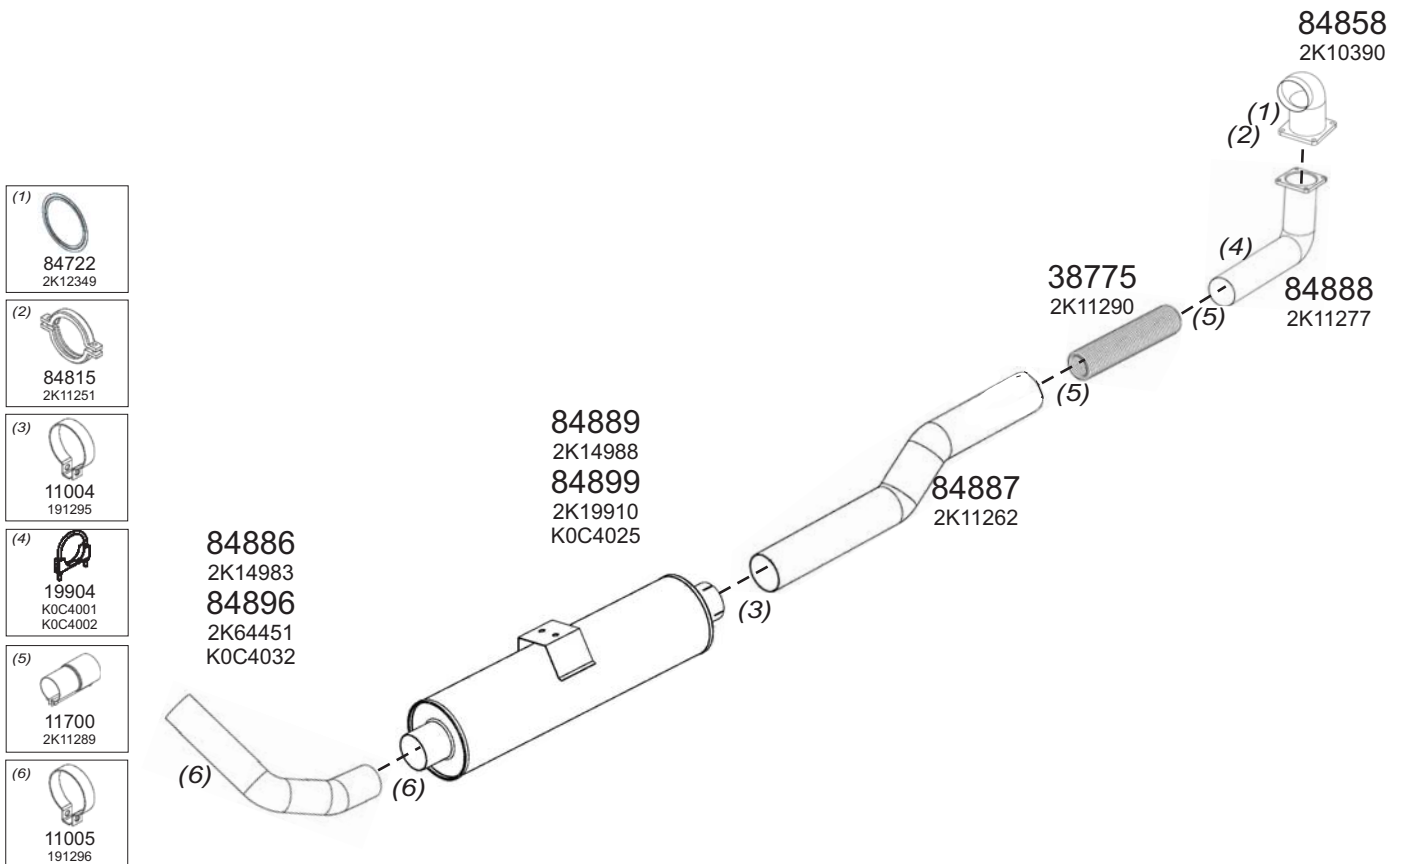

BMC

Type / Model FATİH 110-08

Type / Model FATİH 170-25

Truck makers part numbers are quoted for reference only.

Type / Model FATİH 200-26

Type / Model FATİH 220-26

Truck makers part numbers are quoted for reference only.

Type / Model FATİH 270-36/26

Type / Model FATİH 180

Truck makers part numbers are quoted for referance only.

Type / Model FATİH 280

Type / Model PRO 518

Truck makers part numbers are quoted for reference only.

Type / Model PRO 518 (CUMMINS EURO 1)

Type / Model PRO 522 (LHT/LHX)

Truck makers part numbers are quoted for reference only.

Type / Model PRO 620

Type / Model PRO 624 (YHT/LDT)

Truck makers part numbers are quoted for reference only.

Type / Model PROBUS 215 SCB

Type / Model 220-17C

Truck makers part numbers are quoted for reference only.

Type / Model BELDE 220 CB

Type / Model BELDE 260 CB (EURO-3)

Truck makers part numbers are quoted for reference only.