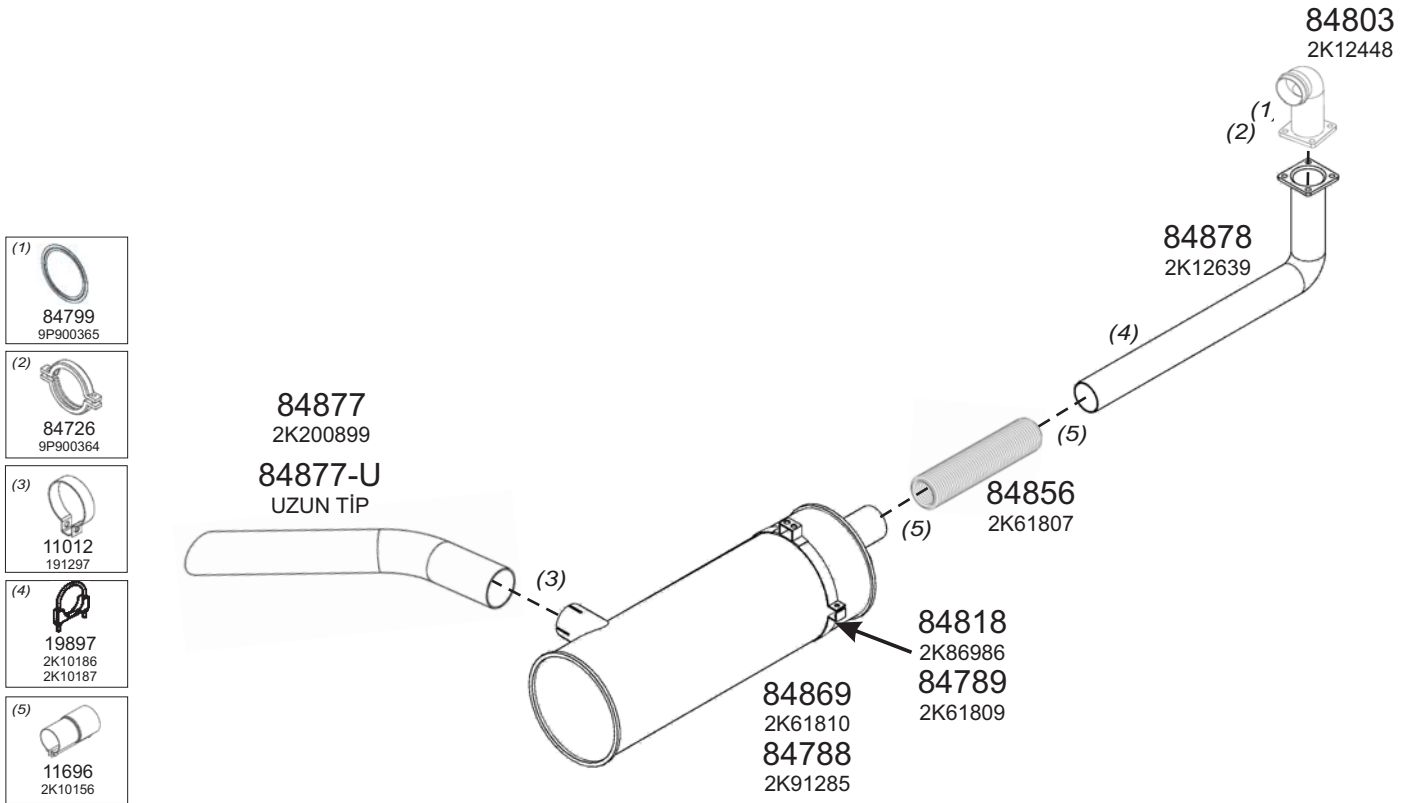

BMC

Type / Model FATİH 110-08

Type / Model FATİH 170-25

Truck makers part numbers are quoted for reference only.

Type / Model FATİH 200-26

Type / Model FATİH 220-26

Truck makers part numbers are quoted for reference only.

Type / Model FATİH 270-36/26

Type / Model FATİH 180

Truck makers part numbers are quoted for referance only.

Type / Model FATİH 280

Type / Model PRO 518

Truck makers part numbers are quoted for reference only.

Type / Model PRO 518 (CUMMINS EURO 1)

Type / Model PRO 522 (LHT/LHX)

Truck makers part numbers are quoted for reference only.

Type / Model PRO 620

Type / Model PRO 624 (YHT/LDT)

Truck makers part numbers are quoted for reference only.