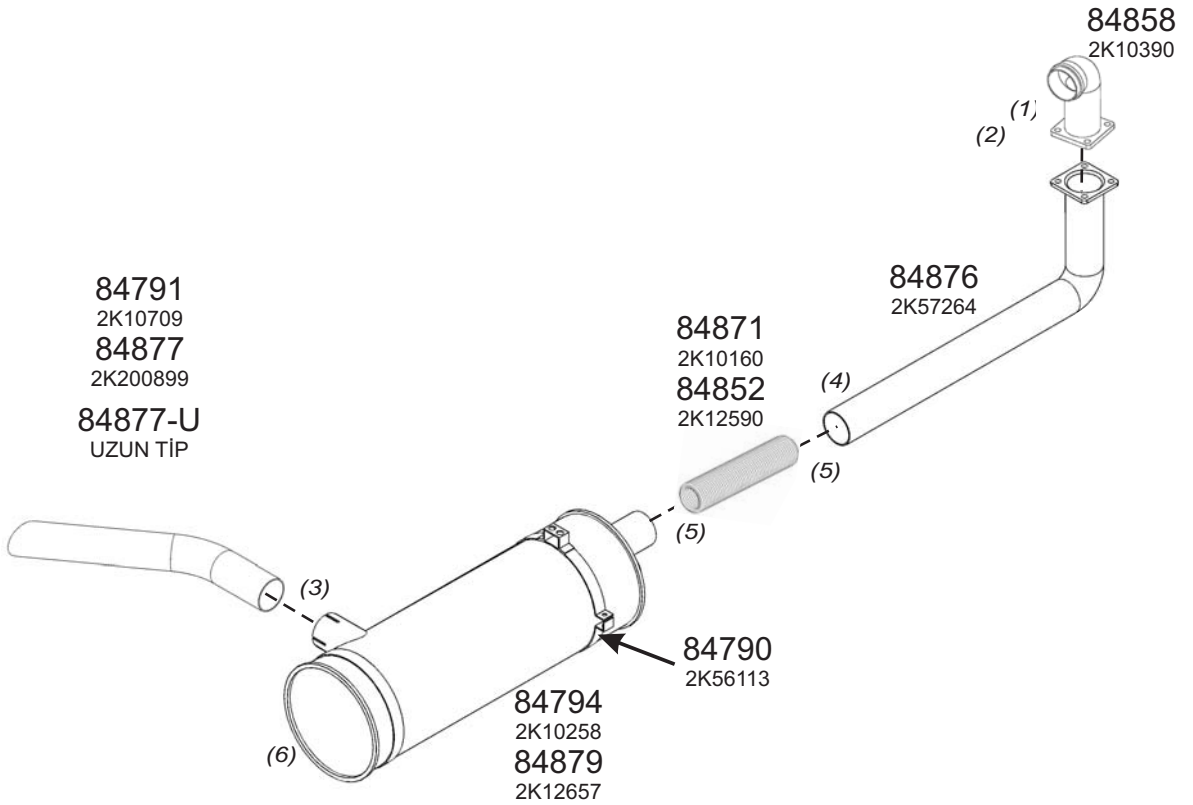

BMC

Type / Model FATİH 110-08

Type / Model FATİH 170-25

Truck makers part numbers are quoted for reference only.

Type / Model FATİH 200-26

Type / Model FATİH 220-26

Truck makers part numbers are quoted for reference only.

Type / Model FATİH 270-36/26

Type / Model FATİH 180

Truck makers part numbers are quoted for referance only.

Type / Model FATİH 280

Type / Model PRO 518

Truck makers part numbers are quoted for reference only.

Type / Model PRO 518 (CUMMINS EURO 1)

Type / Model PRO 522 (LHT/LHX)

Truck makers part numbers are quoted for reference only.

Type / Model PRO 620

Type / Model PRO 624 (YHT/LDT)

Truck makers part numbers are quoted for reference only.

Type / Model PROBUS 215 SCB

Type / Model 220-17C

Truck makers part numbers are quoted for reference only.

Type / Model BELDE 220 CB

Type / Model BELDE 260 CB (EURO-3)

Truck makers part numbers are quoted for reference only.