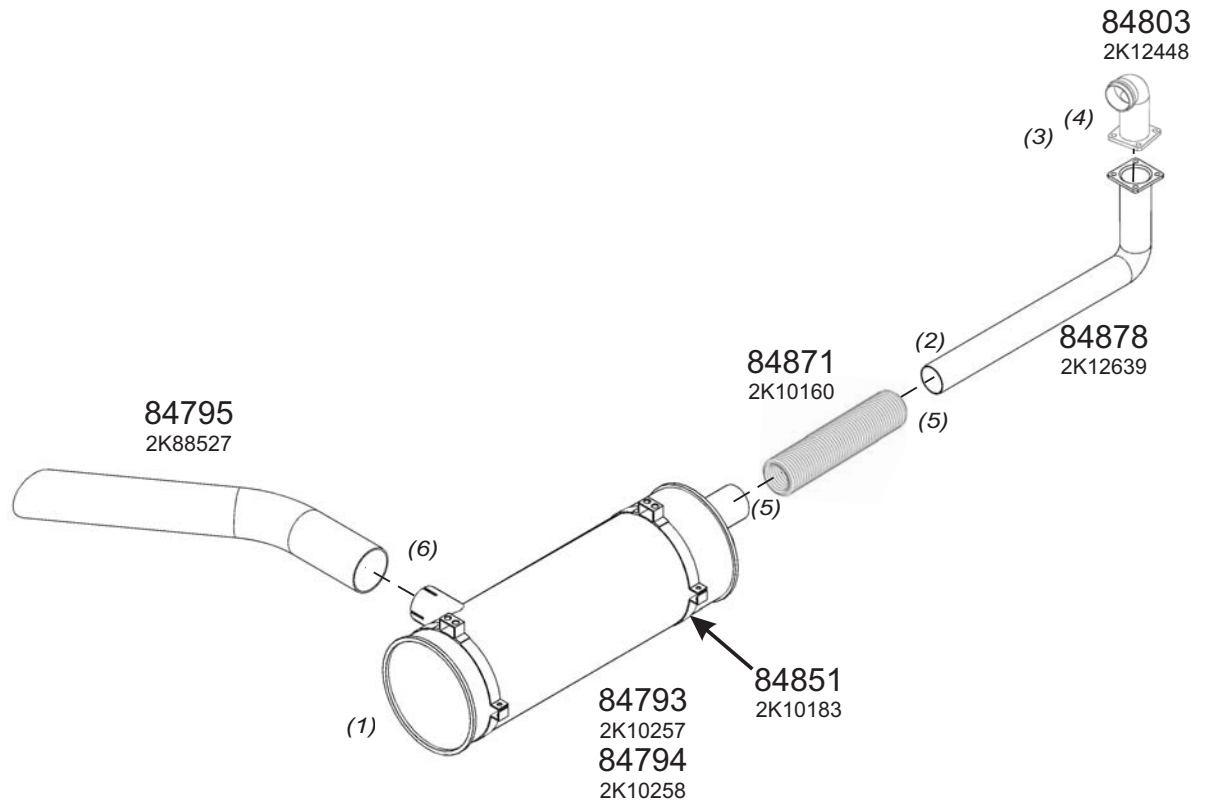

BMC

Type / Model FATİH 110-08

Type / Model FATİH 170-25

Truck makers part numbers are quoted for reference only.

Type / Model FATİH 200-26

Type / Model FATİH 220-26

Truck makers part numbers are quoted for reference only.

Type / Model FATİH 270-36/26

Type / Model FATİH 180

Truck makers part numbers are quoted for referance only.

Type / Model FATİH 280

Type / Model PRO 518

Truck makers part numbers are quoted for reference only.

Type / Model PRO 518 (CUMMINS EURO 1)

Type / Model PRO 522 (LHT/LHX)

Truck makers part numbers are quoted for reference only.

Type / Model PRO 620

Type / Model PRO 624 (YHT/LDT)

Truck makers part numbers are quoted for reference only.

Type / Model PROBUS 215 SCB

Type / Model 220-17C

Truck makers part numbers are quoted for reference only.

Type / Model BELDE 220 CB

Type / Model BELDE 260 CB (EURO-3)

Truck makers part numbers are quoted for reference only.