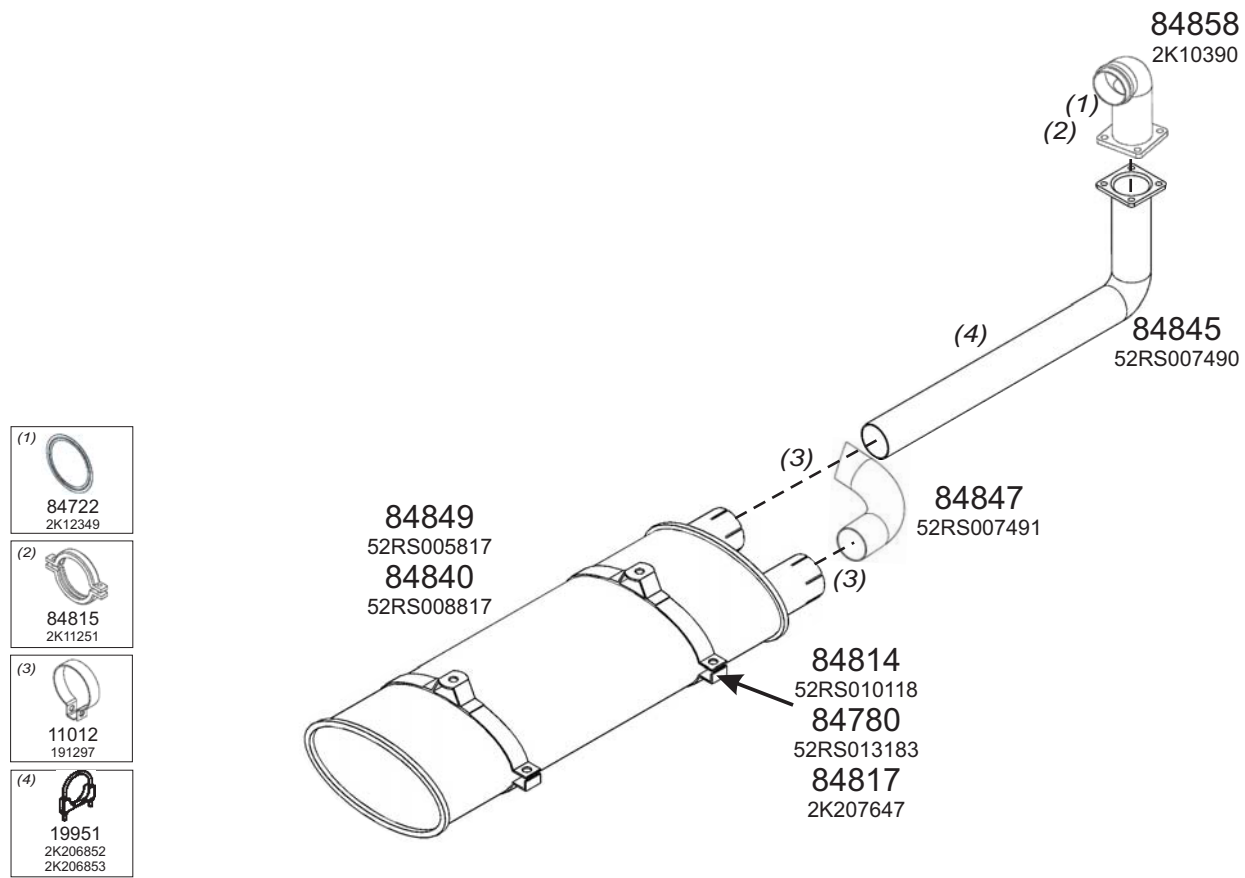

BMC

Type / Model FATİH 110-08

Type / Model FATİH 170-25

Truck makers part numbers are quoted for reference only.

Type / Model FATİH 200-26

Type / Model FATİH 220-26

Truck makers part numbers are quoted for reference only.

Type / Model FATİH 270-36/26

Type / Model FATİH 180

Truck makers part numbers are quoted for referance only.

Type / Model FATİH 280

Type / Model PRO 518

Truck makers part numbers are quoted for reference only.

Type / Model PRO 518 (CUMMINS EURO 1)

Type / Model PRO 522 (LHT/LHX)

Truck makers part numbers are quoted for reference only.

Type / Model PRO 620

Type / Model PRO 624 (YHT/LDT)

Truck makers part numbers are quoted for reference only.